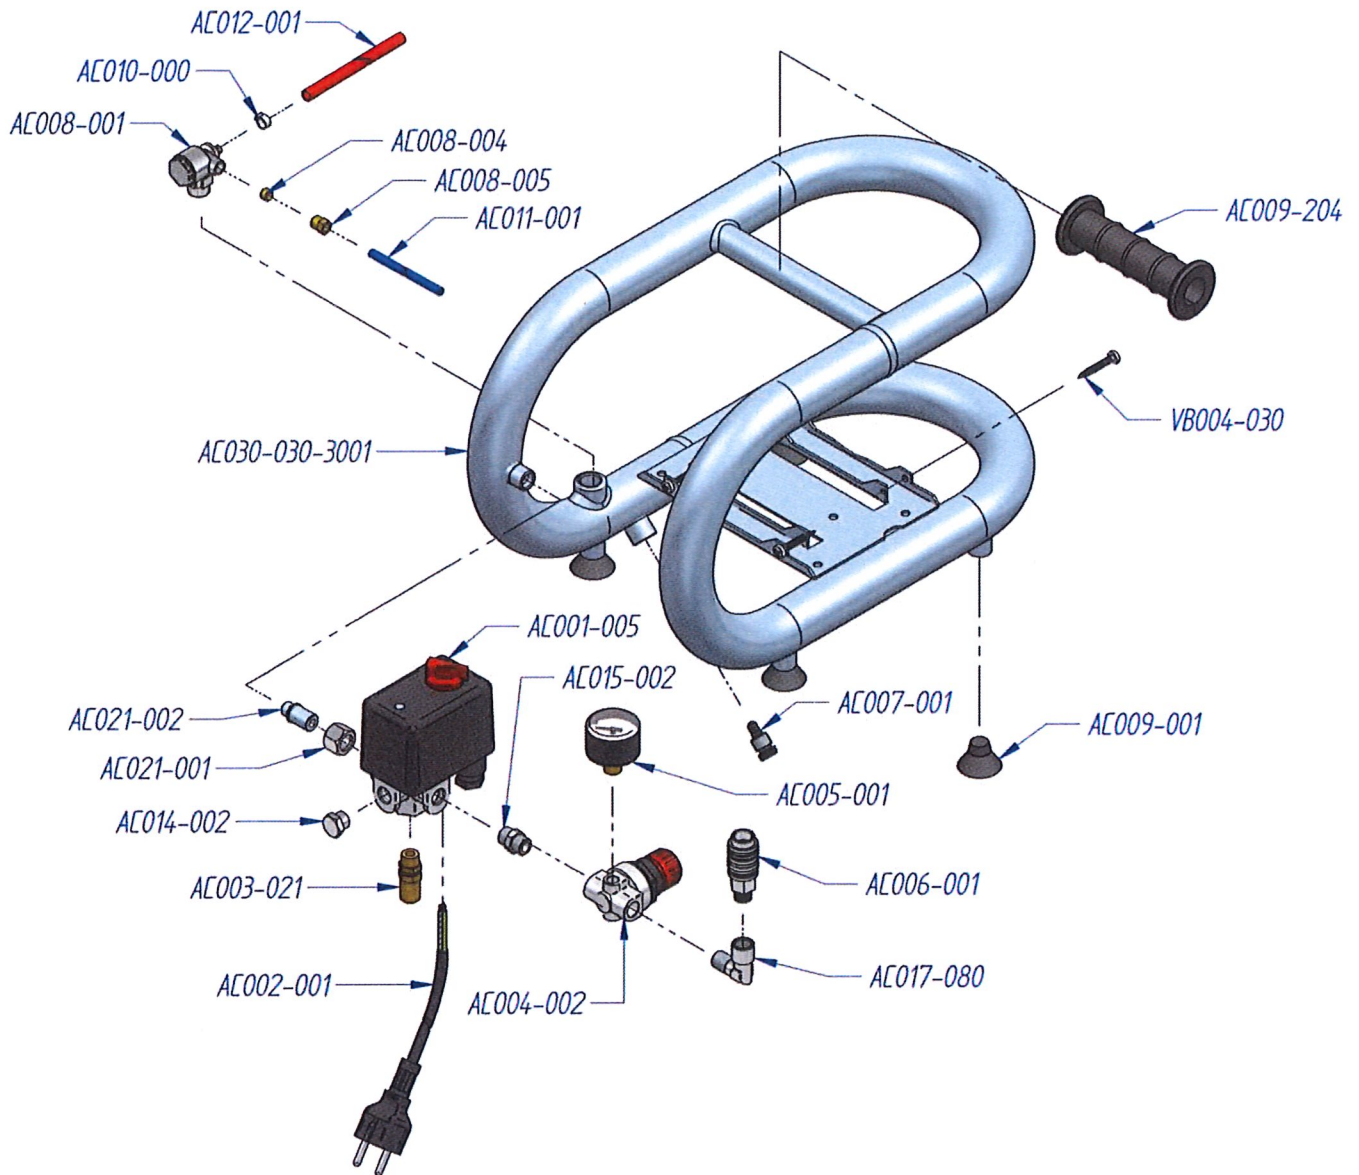

CODE	DESCRIPTION	CODE	DESCRIPTION	CODE	DESCRIPTION
AC010-004	Pipe fitting "L"	ES023-001	Valve plate	VB004-005	Screw
ES004-001	No-vibration rubber	ES023-101	Valve plate complete	VB004-010	Screw
ES005-016C	Condenser 16 μ F	ES026-001	Head gasket	VB004-015	Screw
ES005-020C	Condenser 20 μ F	ES027-001	Head	VB004-020	Screw
ES006-001	Plastic fan of electric motor "RED"	ES030-001	Bearing	VB005-010	Screw
ES008-001	Plastic cover fan and motor "BLACK"	ES032-001	Flange	VB006-020	Screw
ES009-001	Crank	ES032-101	Flange with bearing	VB006-075	Screw
ES010-001	Bearing	ES036-001	Plastic fan of compressor "RED"	VD004-005	Nut
ES011-060	Connecting rod 60 mm	ES037-001	Plastic cover fan "BLACK"	VD012-005	Nut
ES013-060	Connecting rod complete	ES039-001	Suction filter	VR004-005	Washer
ES015-060	Cylinder 60 mm	ES042-001	Monoblock	VR012-005	Washer
ES019-060	Piston top 60 mm	EX041-060	Piston seal	VR025-005	Washer
ES020-060-030	Cylinder 60 mm gasket 0,30 mm	MES001-020-2800	Electric motor 0,7 Hp 230 Volt 50 Hz 2800 rpm	VV014-005	Safety ring
ES020-060-050	Cylinder 60 mm gasket 0,50 mm	OR011-010	O-ring		
ES020-060-080	Cylinder 60 mm gasket 0,80 mm	SI004-001	Valve		

CODE	DESCRIPTION	CODE	DESCRIPTION	CODE	DESCRIPTION
AC001-005	Pressure Switch 1/4" (start valve open)	AC008-001	Not return valve 3/8" for tube Rilsan	AC014-002	Closure plug
AC001-005-002	Pressure Switch complete for ESPRIT 3T	AC008-004	Ogive for tube blue Rilsan	AC015-002	Nipple
AC002-001	Pin plug SHUKO 1,5 m	AC008-005	Nut for tube blue Rilsan	AC017-080	Pipe filling "L"
AC003-021	Safety valve 10 BAR	AC009-001	Rubber foot	AC021-001	Nut for connection
AC004-002	Pressure regulator MIGNON Pos.2	AC009-204	Rubber knob	AC021-002	Connection
AC005-001	Manometer 40 mm 1/8" Bar/Psi	AC010-000	Clip for tube 8,5 mm	AC030-030-3001	Tank ESPRIT 3T "RED"
AC006-001	Universal Coupler 1/4" Male	AC011-001	Blue Rilsan tube for ESPRIT 3T	VB004-030	Screw
AC007-001	Plastic screw for condensate drain	AC012-001	Red Rilsan tube for ESPRIT 3T		